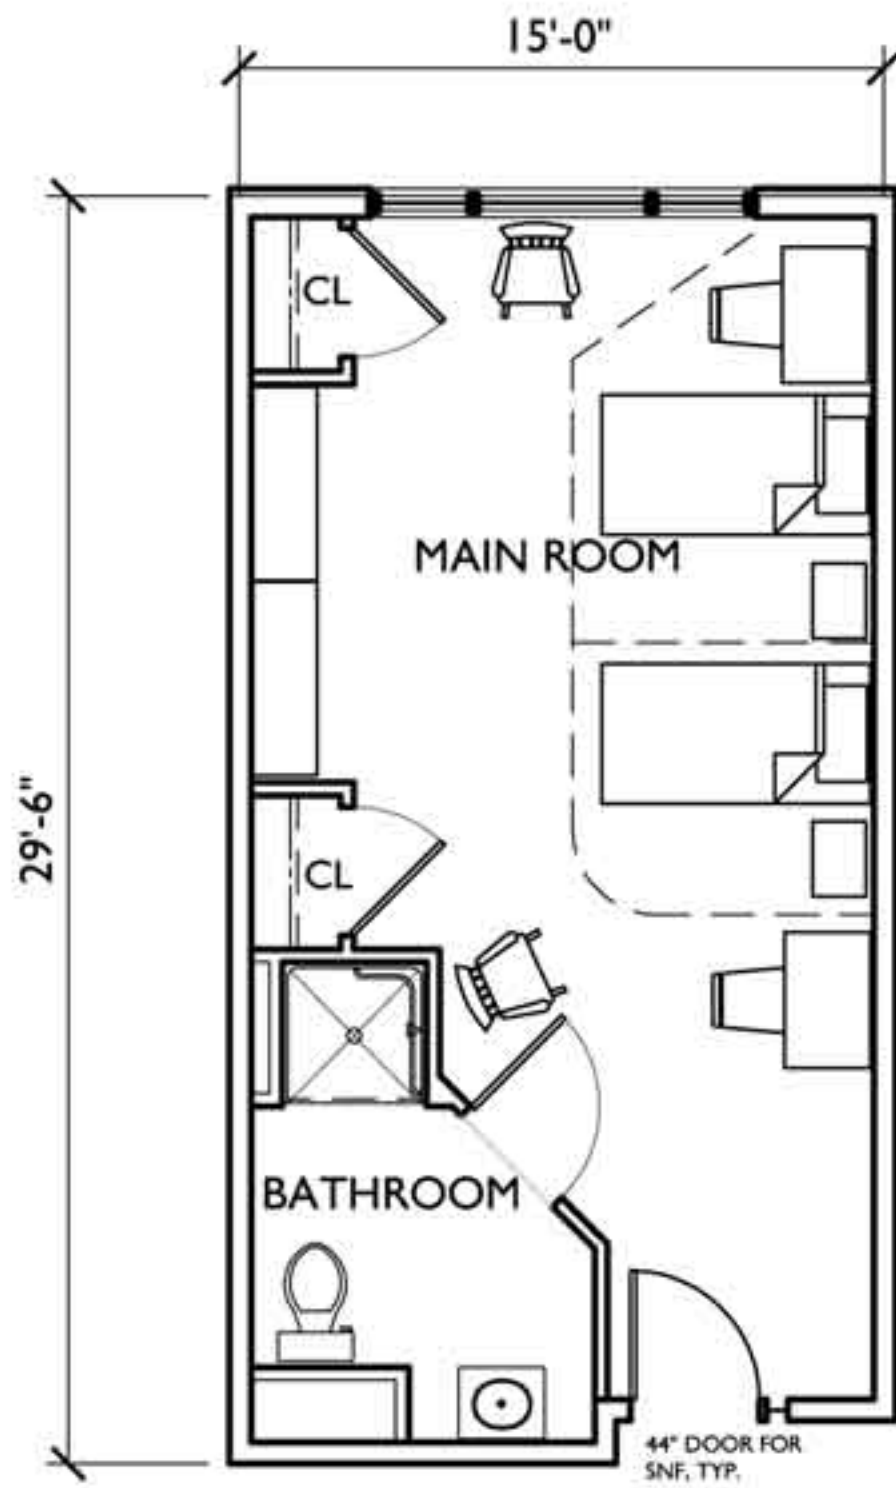

SPRING MILL
 SENIOR LIVING
 AT COLDSTREAM CROSSING

2 BED 429 SF

1 BED 356 SF

2 BED ADA 429 SF

1 BED ADA 356 SF