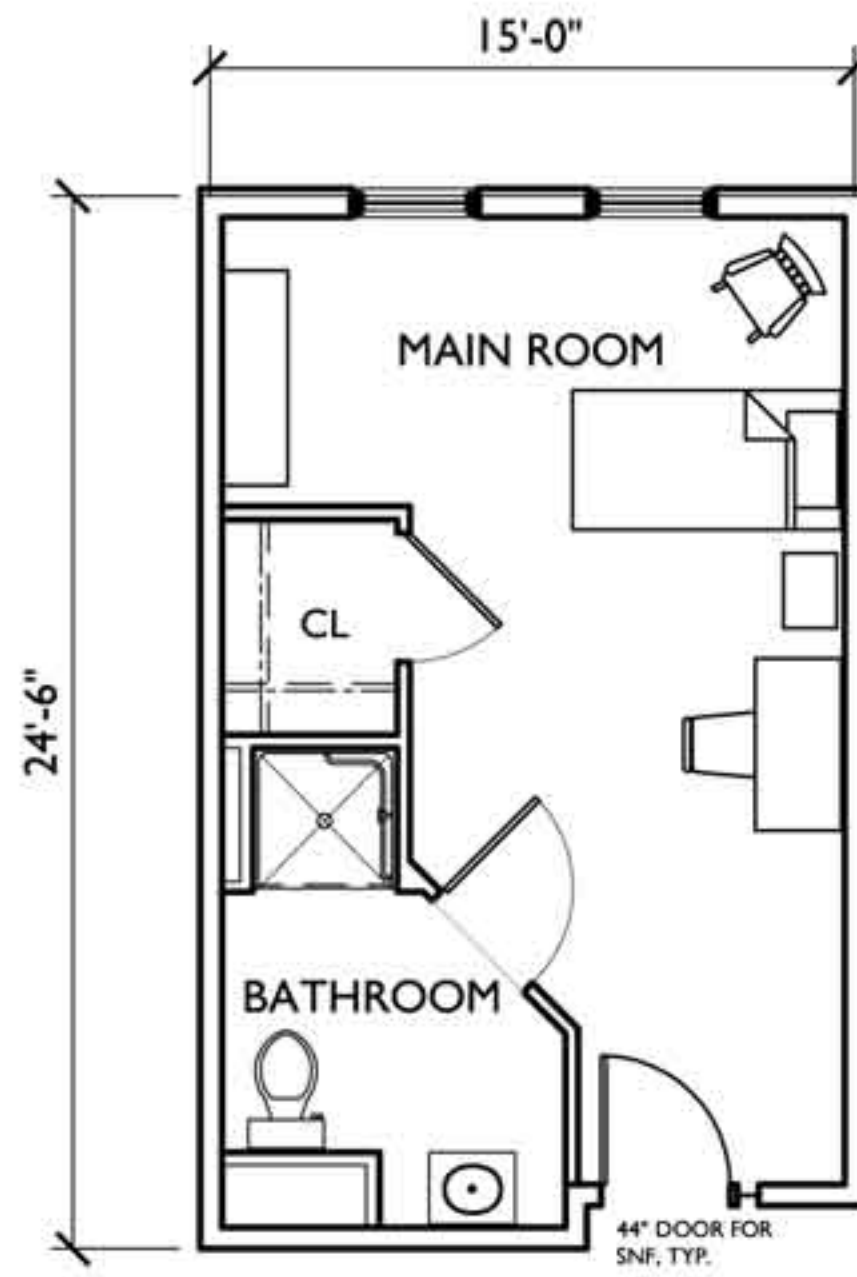

SPRING MILL
 SENIOR LIVING
 AT COLDSTREAM CROSSING

2 BED 429 SF

1 BED 356 SF

2 BED ADA 429 SF

1 BED ADA 356 SF