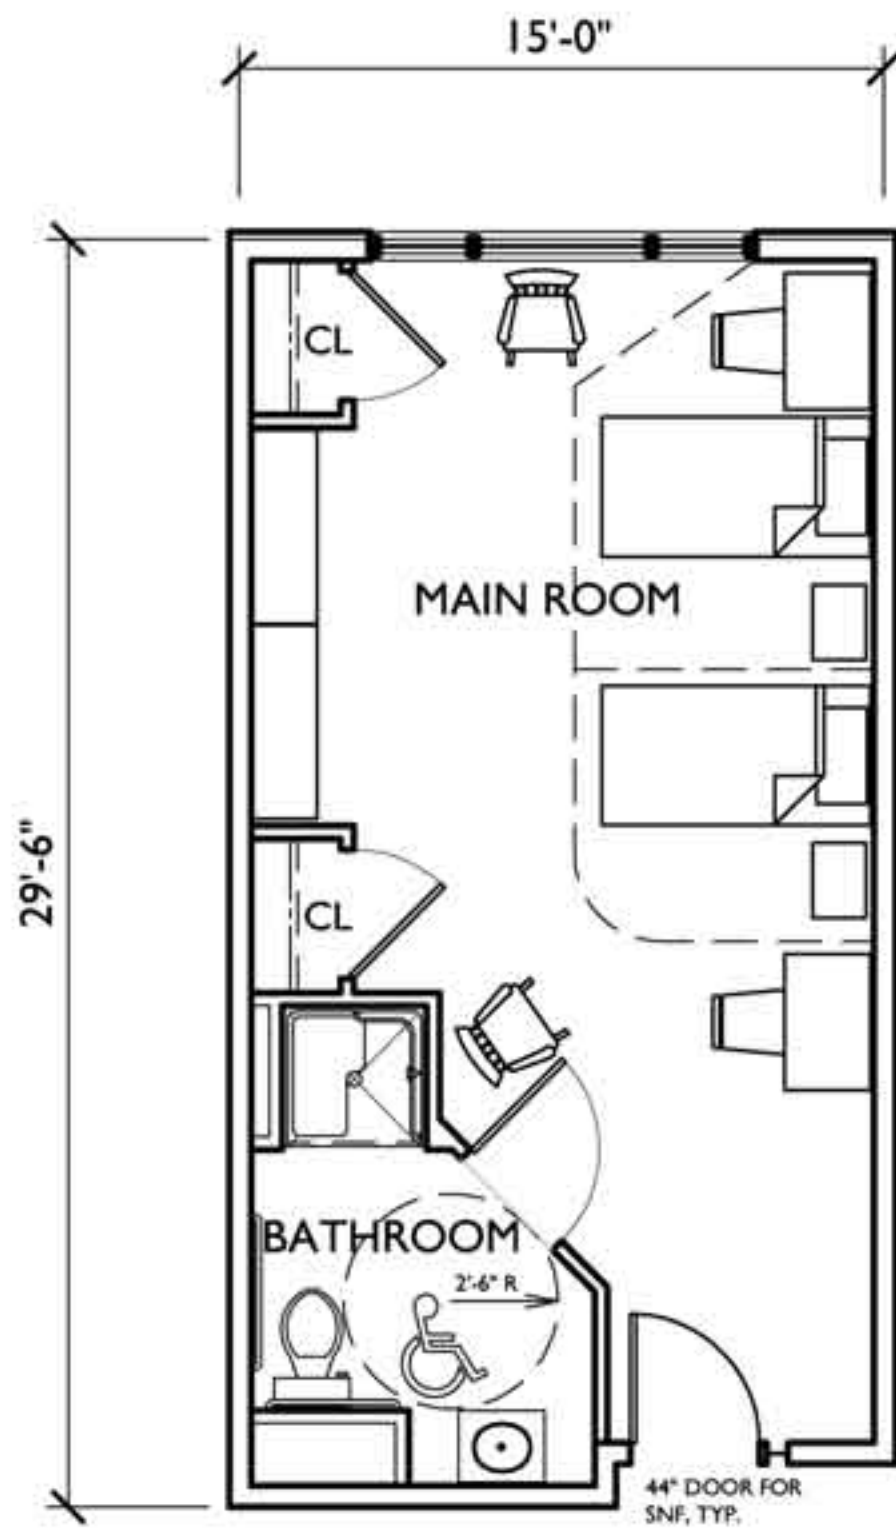

SPRING MILL
 SENIOR LIVING
 AT COLDSTREAM CROSSING

2 BED 429 SF

1 BED 356 SF

2 BED ADA 429 SF

1 BED ADA 356 SF